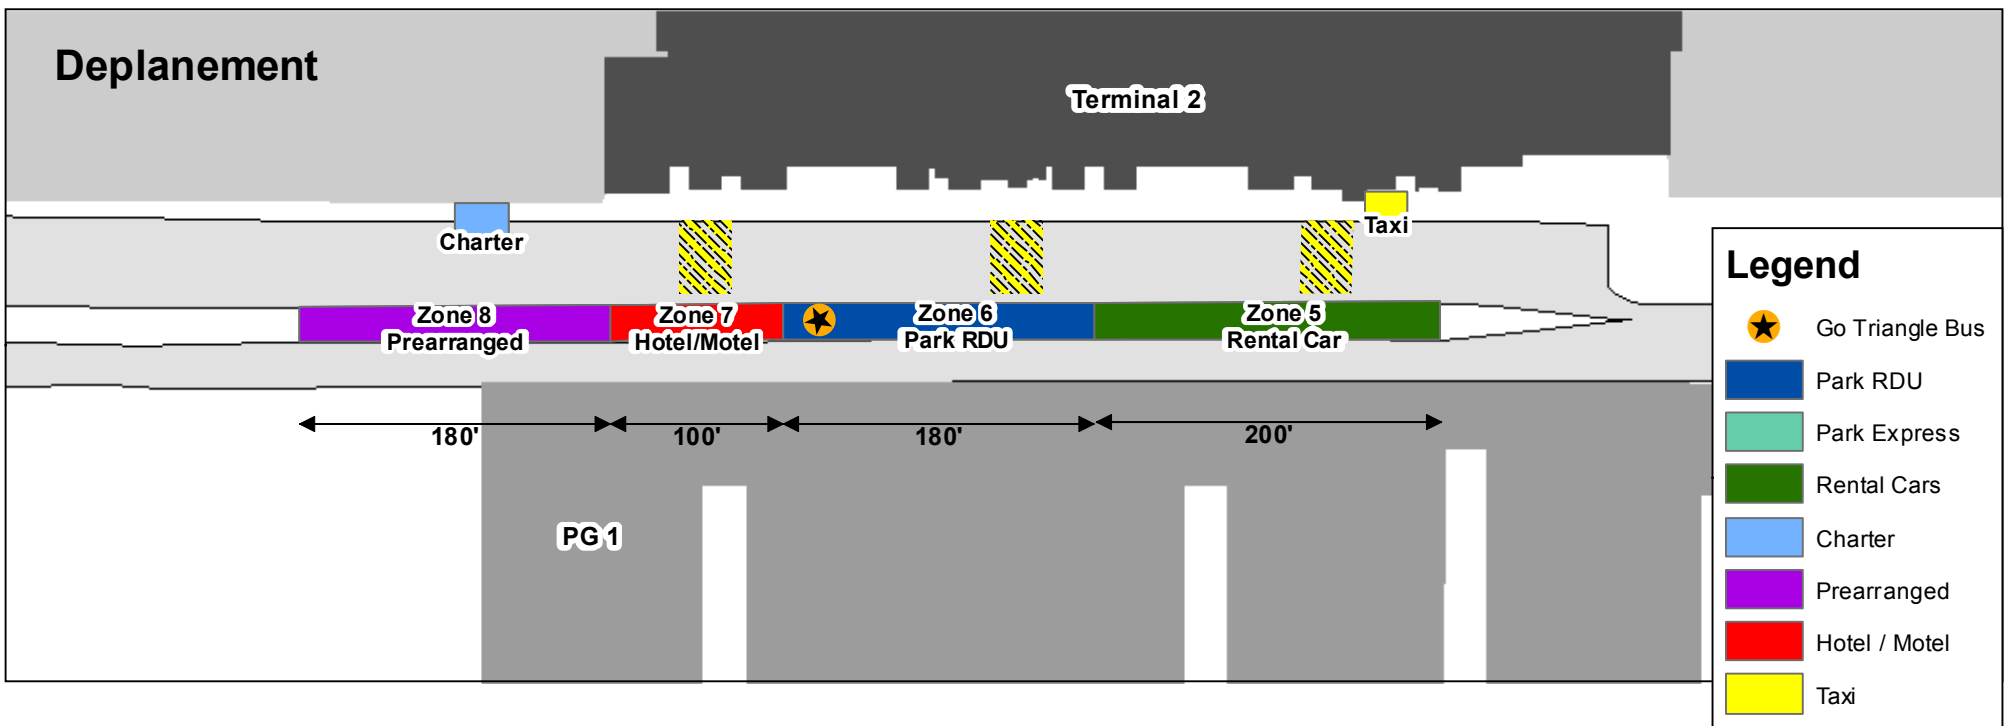

190'      200'      120'      200'

Terminal 1

**Legend**

- Go Triangle Bus
- Park RDU
- Park Express
- Rental Cars
- Charter
- Prearranged
- Hotel / Motel
- Taxi

# Commercial Curb at Terminal 1

## Commercial Curb at Terminal 2