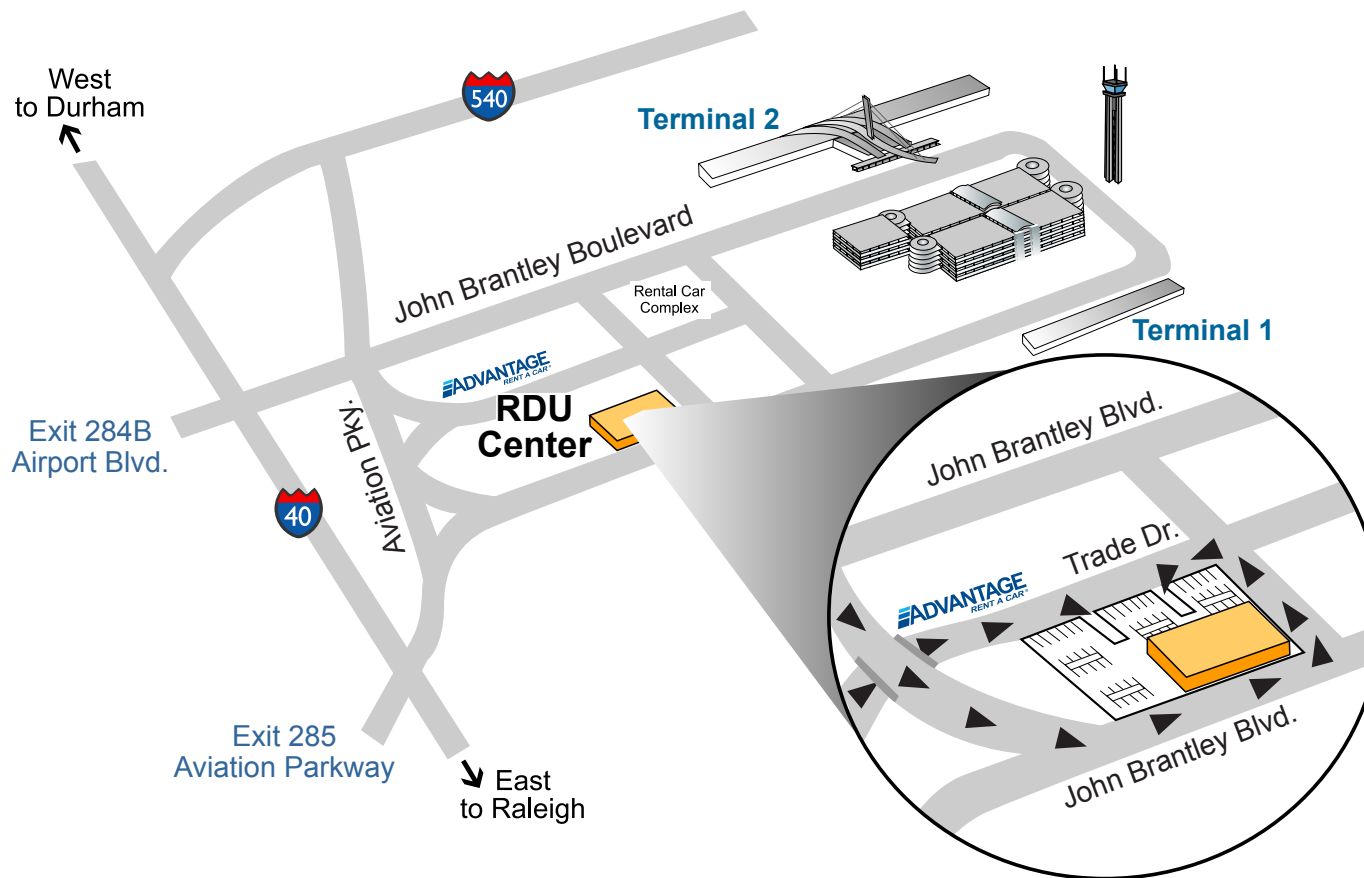

RDU Center

Driving Directions

To the RDU Center Parking Lot:

- Take Exit 284 or Exit 285 and follow the signs to RDU International Airport
- Follow the signs to Rental Car Return
- Once you've entered the Rental Car area, the Cell Phone Lot is across from Advantage Rent A Car.

From I-540

- Take Exit 2 for Aviation Parkway to RDU
- Follow the signs for Rental Car Return
- At the stop sign, turn left on Trade Drive
- The Cell Phone Lot will be on your left

From the Terminals

- Drive toward the Airport Exit
- Take the left exit for "Return to Terminals"
- Turn right on Trade Drive
- The Cell Phone Lot is two blocks on the left at the RDU Center (1000 Trade Drive).