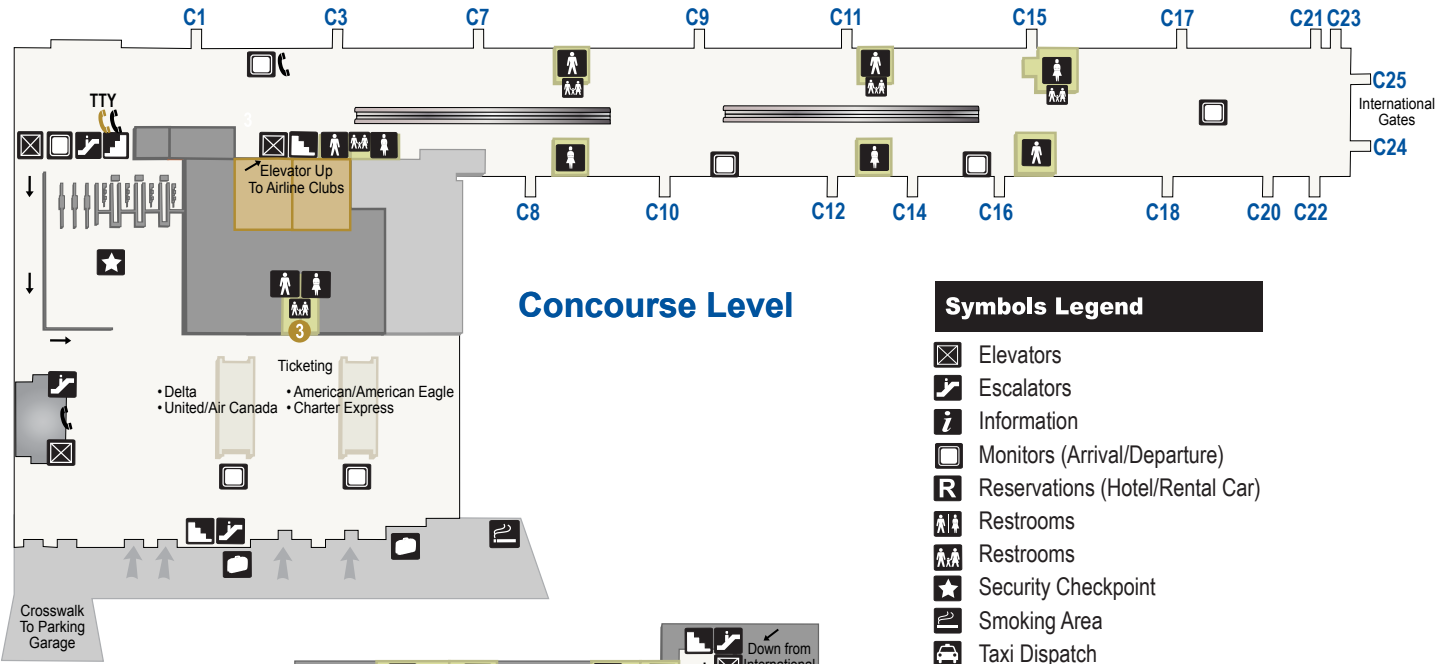

Terminal 2

Symbols Legend

- Elevators
- Escalators
- Information
- Monitors (Arrival/Departure)
- Reservations (Hotel/Rental Car)
- Restrooms
- Restrooms
- Security Checkpoint
- Smoking Area
- Taxi Dispatch